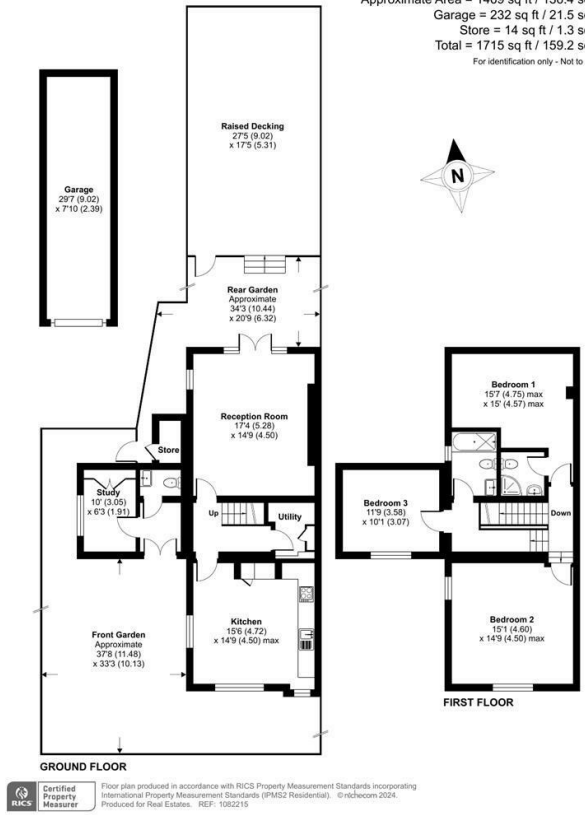

Totteridge Village, London, N20

Approximate Area = 1469 sq ft / 136.4 sq m
Garage = 232 sq ft / 21.5 sq m
Store = 14 sq ft / 1.3 sq m
Total = 1715 sq ft / 159.2 sq m
For identification only - Not to scale

Real Estates Totteridge Office:
32 Totteridge Lane
Totteridge N20 9QJ

ll : 0208 445 3132
e : info@realestates-wsp.co.uk
w : www.realestates-wsp.co.uk